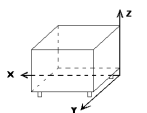

AIR

Not used

WORK TOP, EN7-05

Made of stainless steel.

Removable top for cleaning purposes.

Dimensions: 350 x 775 x 290 mm.

Connections points

X

Y

Z

Diameter

Information